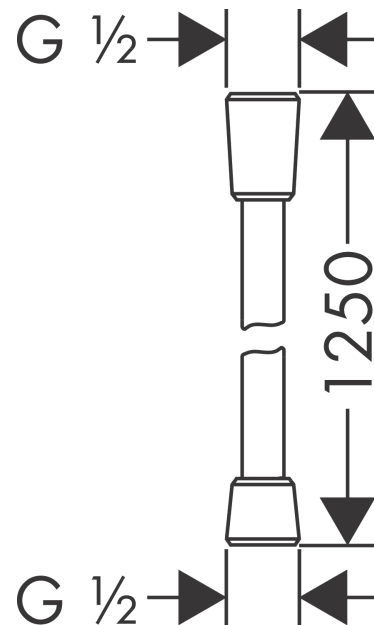

Isiflex

Shower hose 125 cm

Surfaces: **Brushed Bronze** Article Number: **28272140**

Description

product features

- high-quality shower hose
- with plastic coating, easy to clean
- shower hose length: 1.25 m
- pivot connector prevent hose from tangling
- kink-protected

Design awards

Product image

Scale drawing

Isiflex
Shower hose 125 cm
 Surfaces: **Brushed Bronze** Article Number: **28272140**

Exploded Drawing

Year of production: >11/16

Isiflex

Shower hose 125 cm

Surfaces: **Brushed Bronze** Article Number: **28272140**

Spare part list

Year of production: >11/16

Pos.	Description	Article Number	Price	PU
1	seal	98058000	-	1