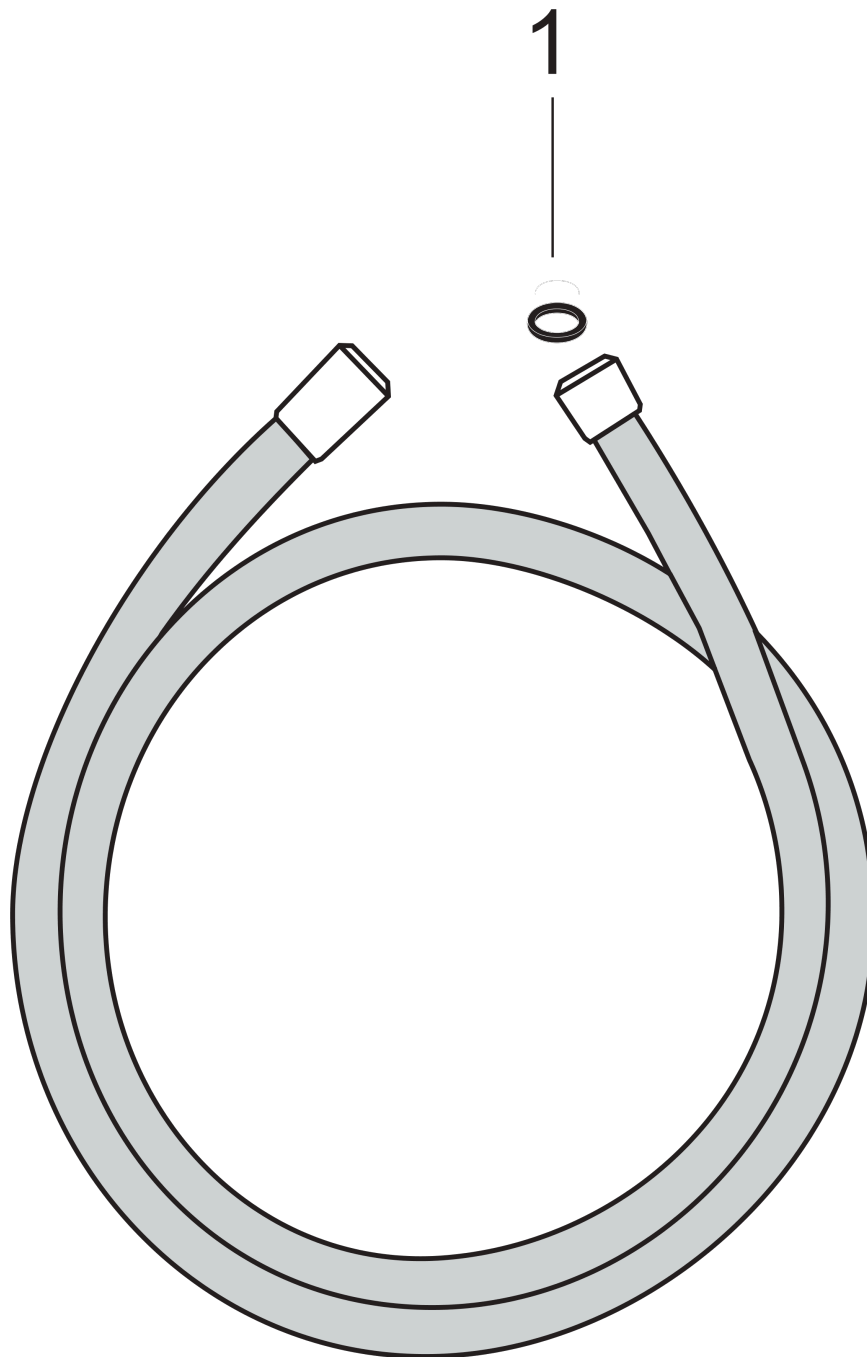

Isiflex

Shower hose 125 cm

Surfaces: **Brushed Bronze** Article Number: **28272140**

Description

product features

- high-quality shower hose
- with plastic coating, easy to clean
- shower hose length: 1.25 m
- pivot connector prevent hose from tangling
- kink-protected

Design awards

Product image

Scale drawing

Isiflex
Shower hose 125 cm
 Surfaces: **Brushed Bronze** Article Number: **28272140**

Exploded Drawing

Year of production: >11/16

Isiflex

Shower hose 125 cm

Surfaces: **Brushed Bronze** Article Number: **28272140**

Spare part list

Year of production: >11/16

Pos.	Description	Article Number	Price	PU
1	seal	98058000	-	1